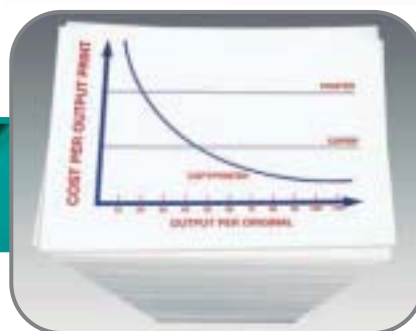

High speed, low cost printing with user-friendly features

A common commercial challenge for organizations operating in sectors such as education, government and non-profit, is the requirement for high-speed print production at a low, controllable cost. Using digital technology, the DX3240 and DX3440 CopyPrinters from Rex-Rotary have been specifically designed to produce volumes of document output at high quality.

The DX3240 and DX3440 will add flexibility to your document production with versatile paper handling to deliver a variety of single-sheet output requirements. More print jobs can be accepted, production easily monitored and documents sorted for easy distribution throughout your organization. Each model is easy to use, reliable and maintains productive performance.

Compelling speed and quality make the Rex-Rotary DX3240 and DX3440 the ideal choice for flexible and cost-effective high volume document production within your organization.

Rex-Rotary's unique approach links people with knowledge and expertise, combining our wide experience of innovative, document related Products and Software Solutions with our world class Business and Professional Services to deliver the best Total Document Solutions for your business.