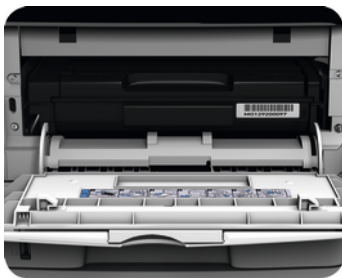

Compact and fast B/W printers

Effortless desktop printing

Small, smart and speedy, the Aficio™SP 3400N/SP 3410DN are at home in any small or personal office. They offer everything you need for everyday personal document production. Network-ready as standard, these B/W A4 laser printers are easy to operate and maintain. You get Ricoh quality at a low Total Cost of Ownership.

- Productive: 28 pages per minute.
- Easy operation.
- Standard networking.
- Standard duplexing (SP 3410DN).
- Versatile printing.

Compact power

PRODUCTIVITY

Produce your documents in no time with the SP 3400N/SP 3410DN. The printers warm up in less than 20 seconds. In a mere 8 seconds, the first print is ready on your desk. Continuous print speed is a fast 28 pages per minute.

USER-FRIENDLY OPERATION

Like all Ricoh products, the SP 3400N/SP 3410DN are straightforward to use. Quick and simple user maintenance is ensured. With only one easy-to-replace cartridge, you conveniently replace drum and toner in one go. Paper can easily be removed from the full-front operational paper pass in the rare case of a jam.

EASILY CONNECTED

Our devices are suitable for shared use. With standard USB 2.0 and Ethernet 10 base-T/100 base-TX, the SP 3400N/SP 3410DN fit right into your existing network. You can send each job to the most appropriate network machine. That way, you get the best value from each of your output systems.